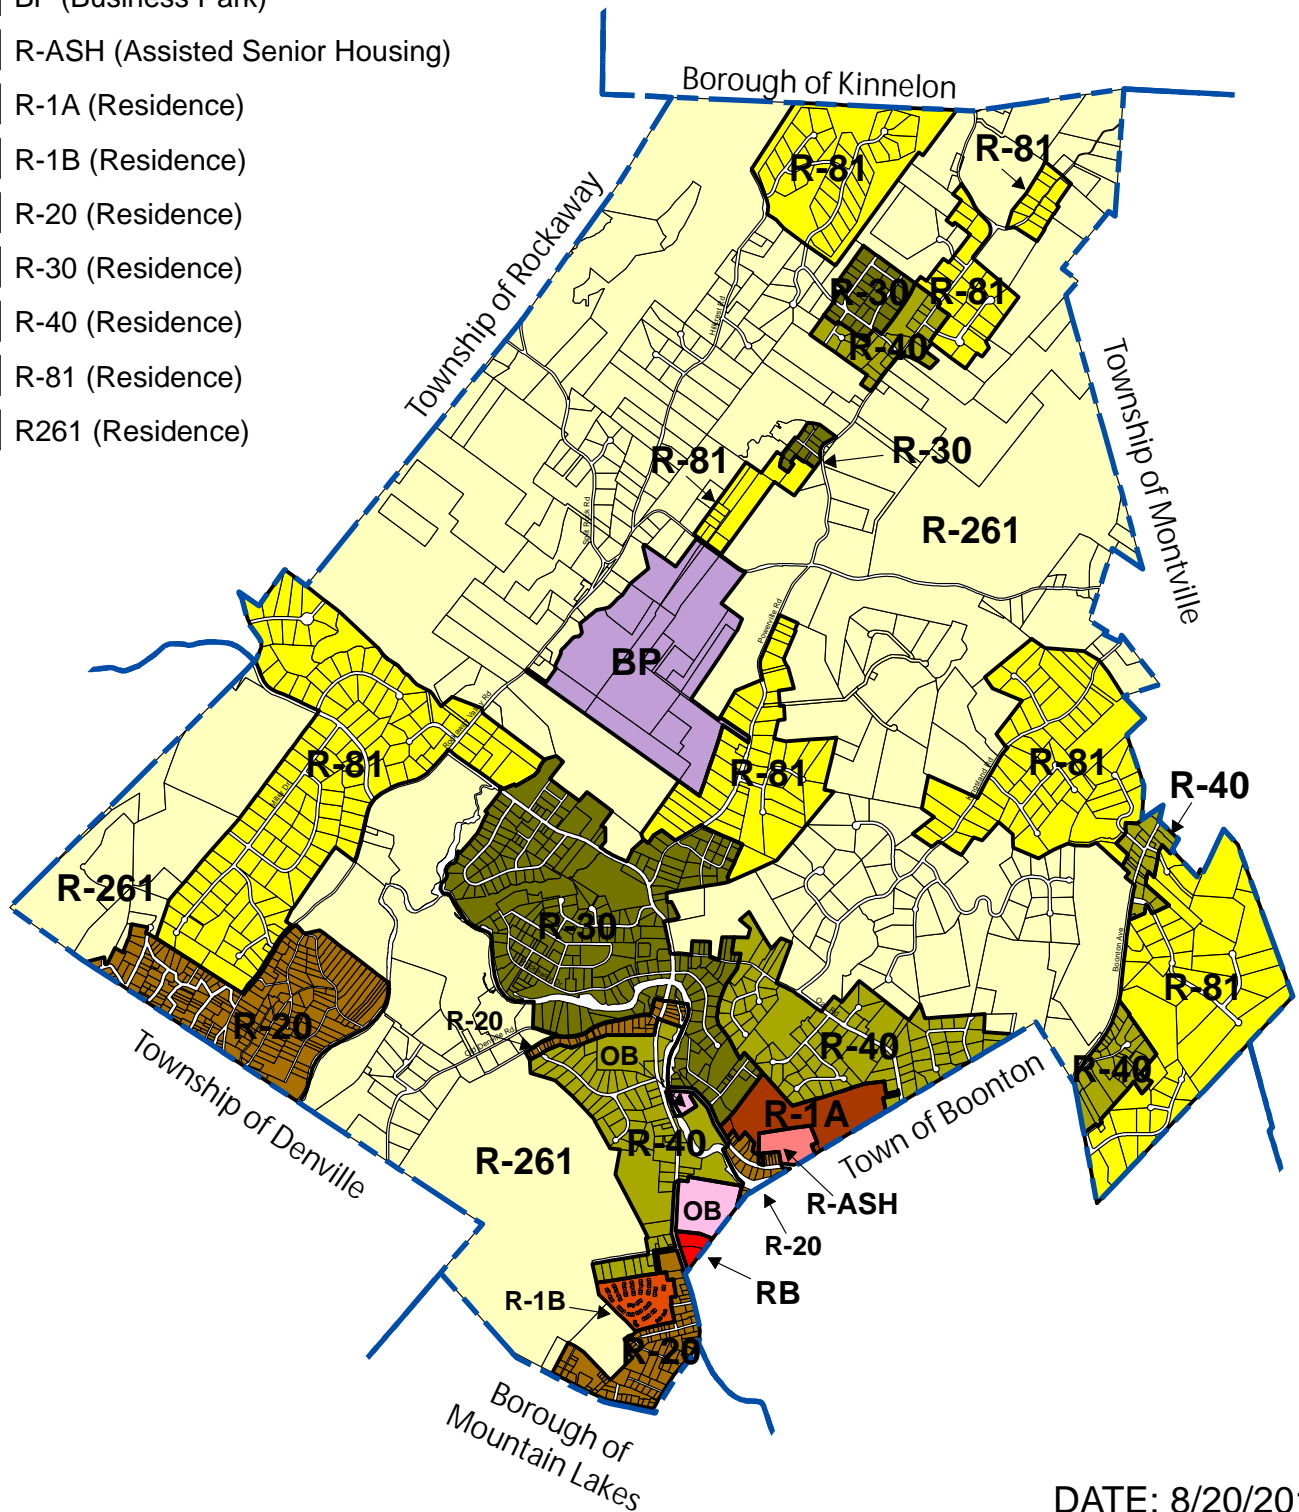

Zoning Map

Township of Boonton, New Jersey

Legend

- RB (Retail Business)
- OB (Office Business)
- BP (Business Park)
- R-ASH (Assisted Senior Housing)
- R-1A (Residence)
- R-1B (Residence)
- R-20 (Residence)
- R-30 (Residence)
- R-40 (Residence)
- R-81 (Residence)
- R261 (Residence)

DATE: 8/20/2018

Source: Morris County GIS